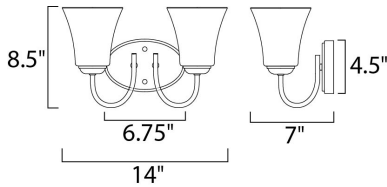

MEASUREMENTS

DIMENSION : 14" W x 8.5" H x 7" Ext
 BACK PLATE : 6.75" W x 4.5" H x 5" HCO
 HANGING WEIGHT : 2.6 lb

LAMPING

INPUT VOLTAGE : 120V
 BULB : 2 x 60W Incandescent E26 Medium , 120W Total
 BULB INCLUDED : (Not Included)
 DIMMABLE : Yes